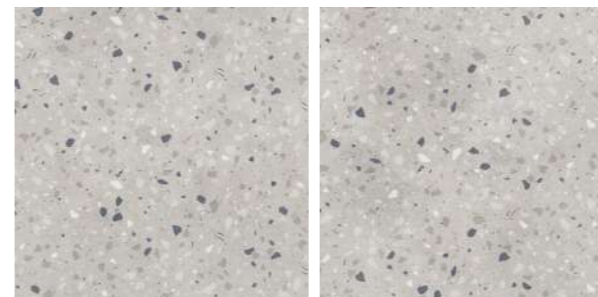

Matte

Your Vision, Our _____
_____ Materials, Stunning
Outdoor Tiles.

Matte

60x60

- 12 Albero
- 14 Blue Stone Dark
- 16 Benadia Cream
- 18 Benadia Grey
- 20 Keraben A1
- 22 Keraben A2
- 24 Keraben A4
- 28 Keraben Light
- 30 Monteh Cream
- 32 Monteh Grey
- 34 Nordik Light Grey
- 36 Piter Travertan Light
- 40 Sarang Light Grey
- 42 Endless Light Grey
- 46 Enrico Cream
- 50 Enrico Grey
- 52 Fragmental Light Grey
- 54 Martinik Grey
- 56 Mishel Cream
- 58 Travertine Marvel Cream
- 60 Volcano Grey
- 62 Volcano Light Beige
- 64 Duro Grey

Albero

+ **SIZE**
60x60 cm

Matte | 20mm

Blue Stone Dark

+ **SIZE**
60x60 cm

Matte | 20mm

Benadia Cream

+ **SIZE**
60x60 cm