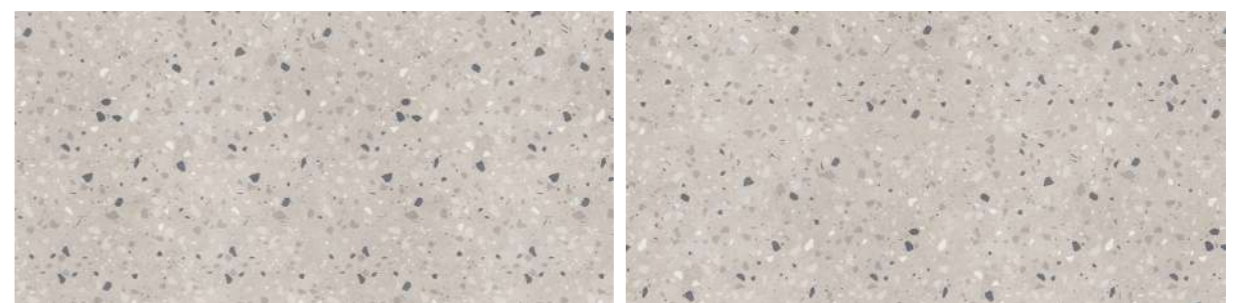

Albero

+ **SIZE**
60x120 cm