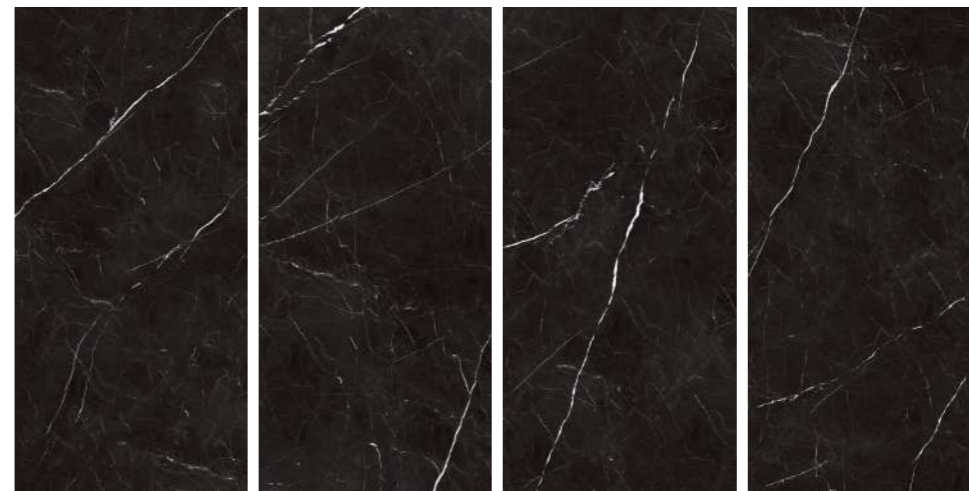

Artiman

+ **SIZE**
120x270 cm