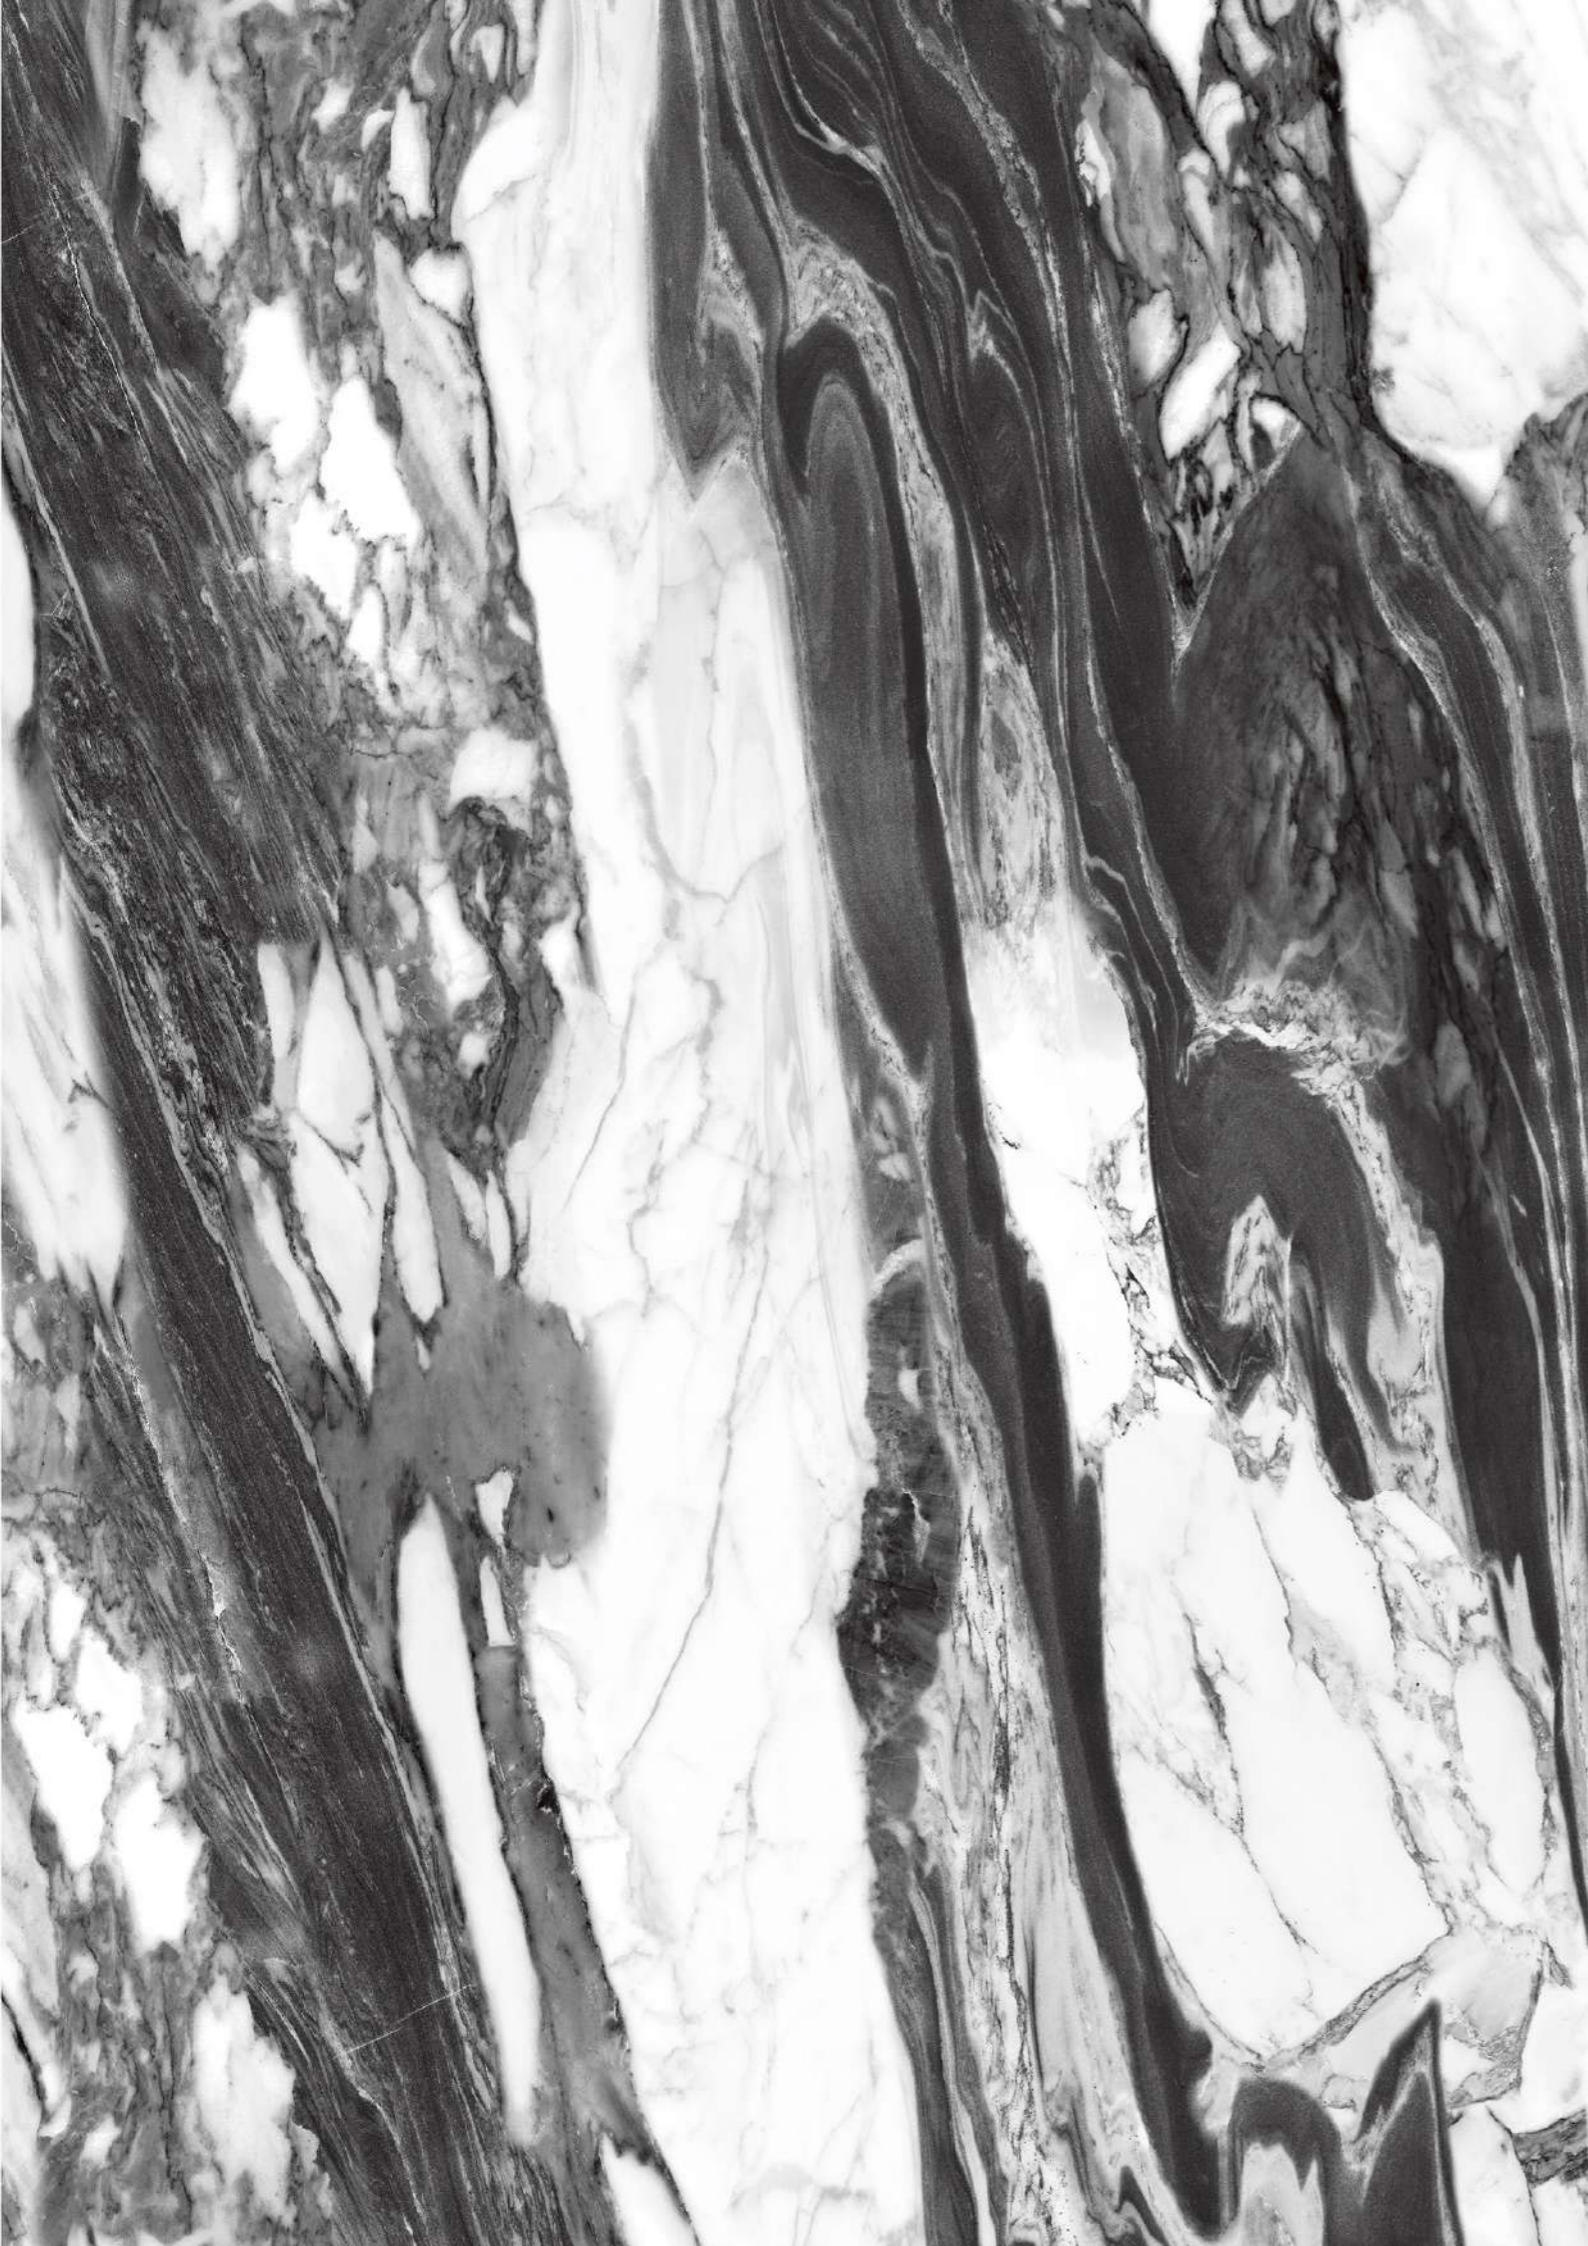

# Elora Bookmatch

---

+ **SIZE**  
120x270 cm

Polished | 9mm

---