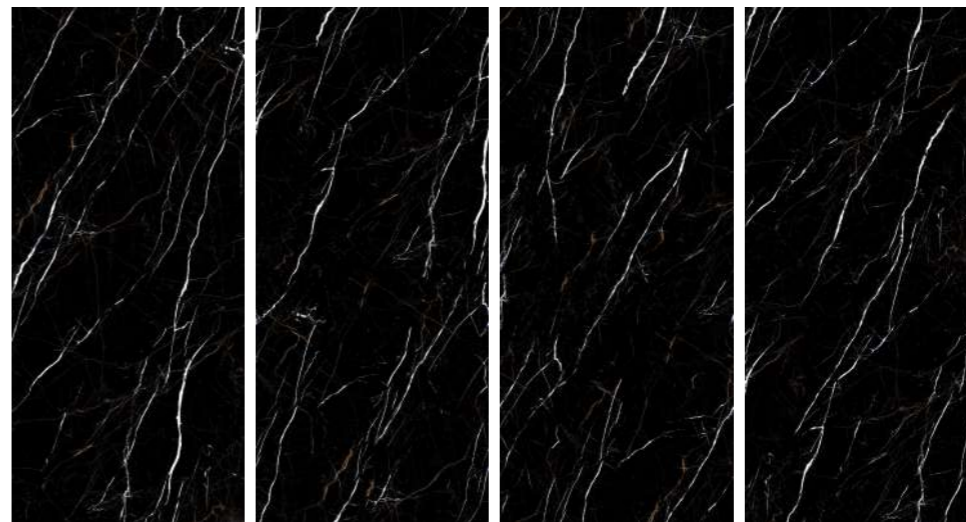

Santorini

+ **SIZE**
120x270 cm