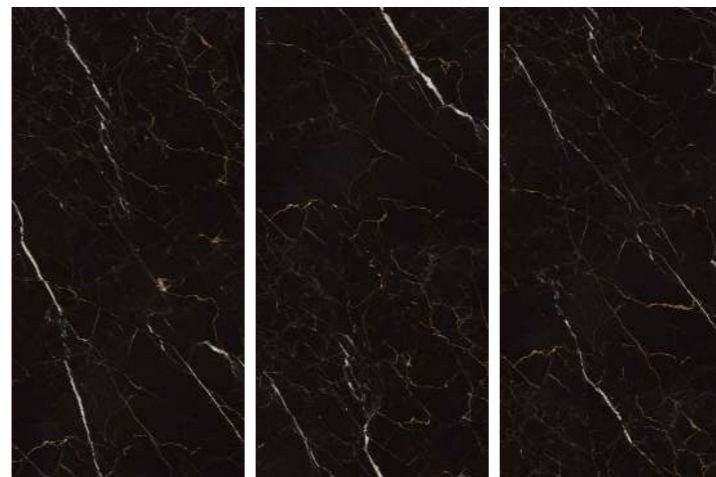

# Taimaz Dark

---

+ **SIZE**  
120x240 cm

Polished | 9mm

---