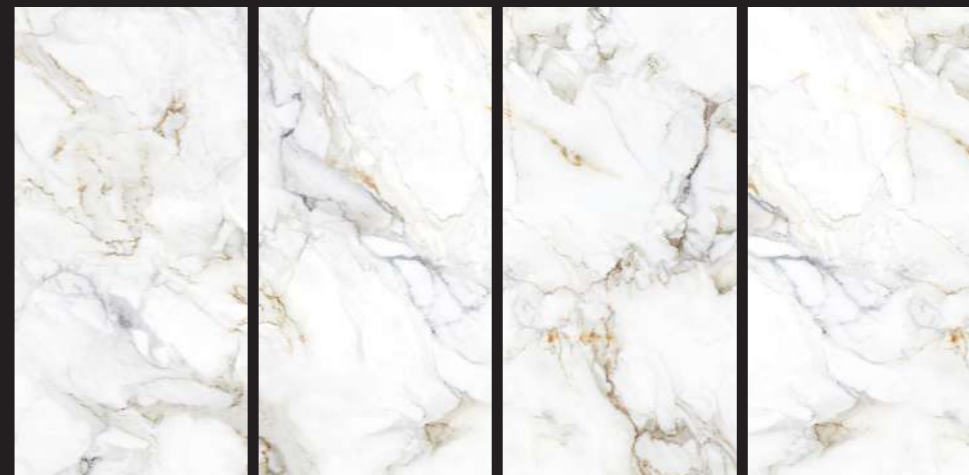

# Elegant

---

+ SIZE  
120x240 cm

Polished | 9mm

---