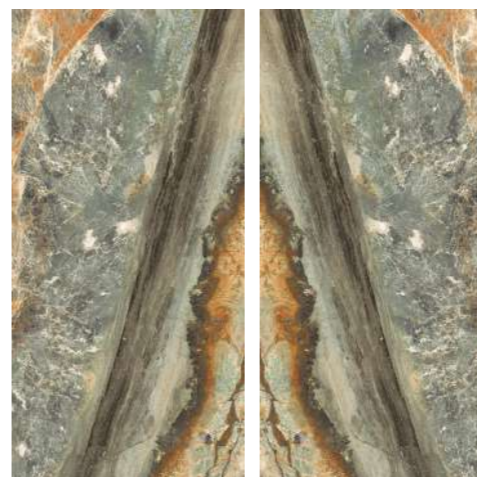

Eril Bookmatch

+ **SIZE**
120x240 cm