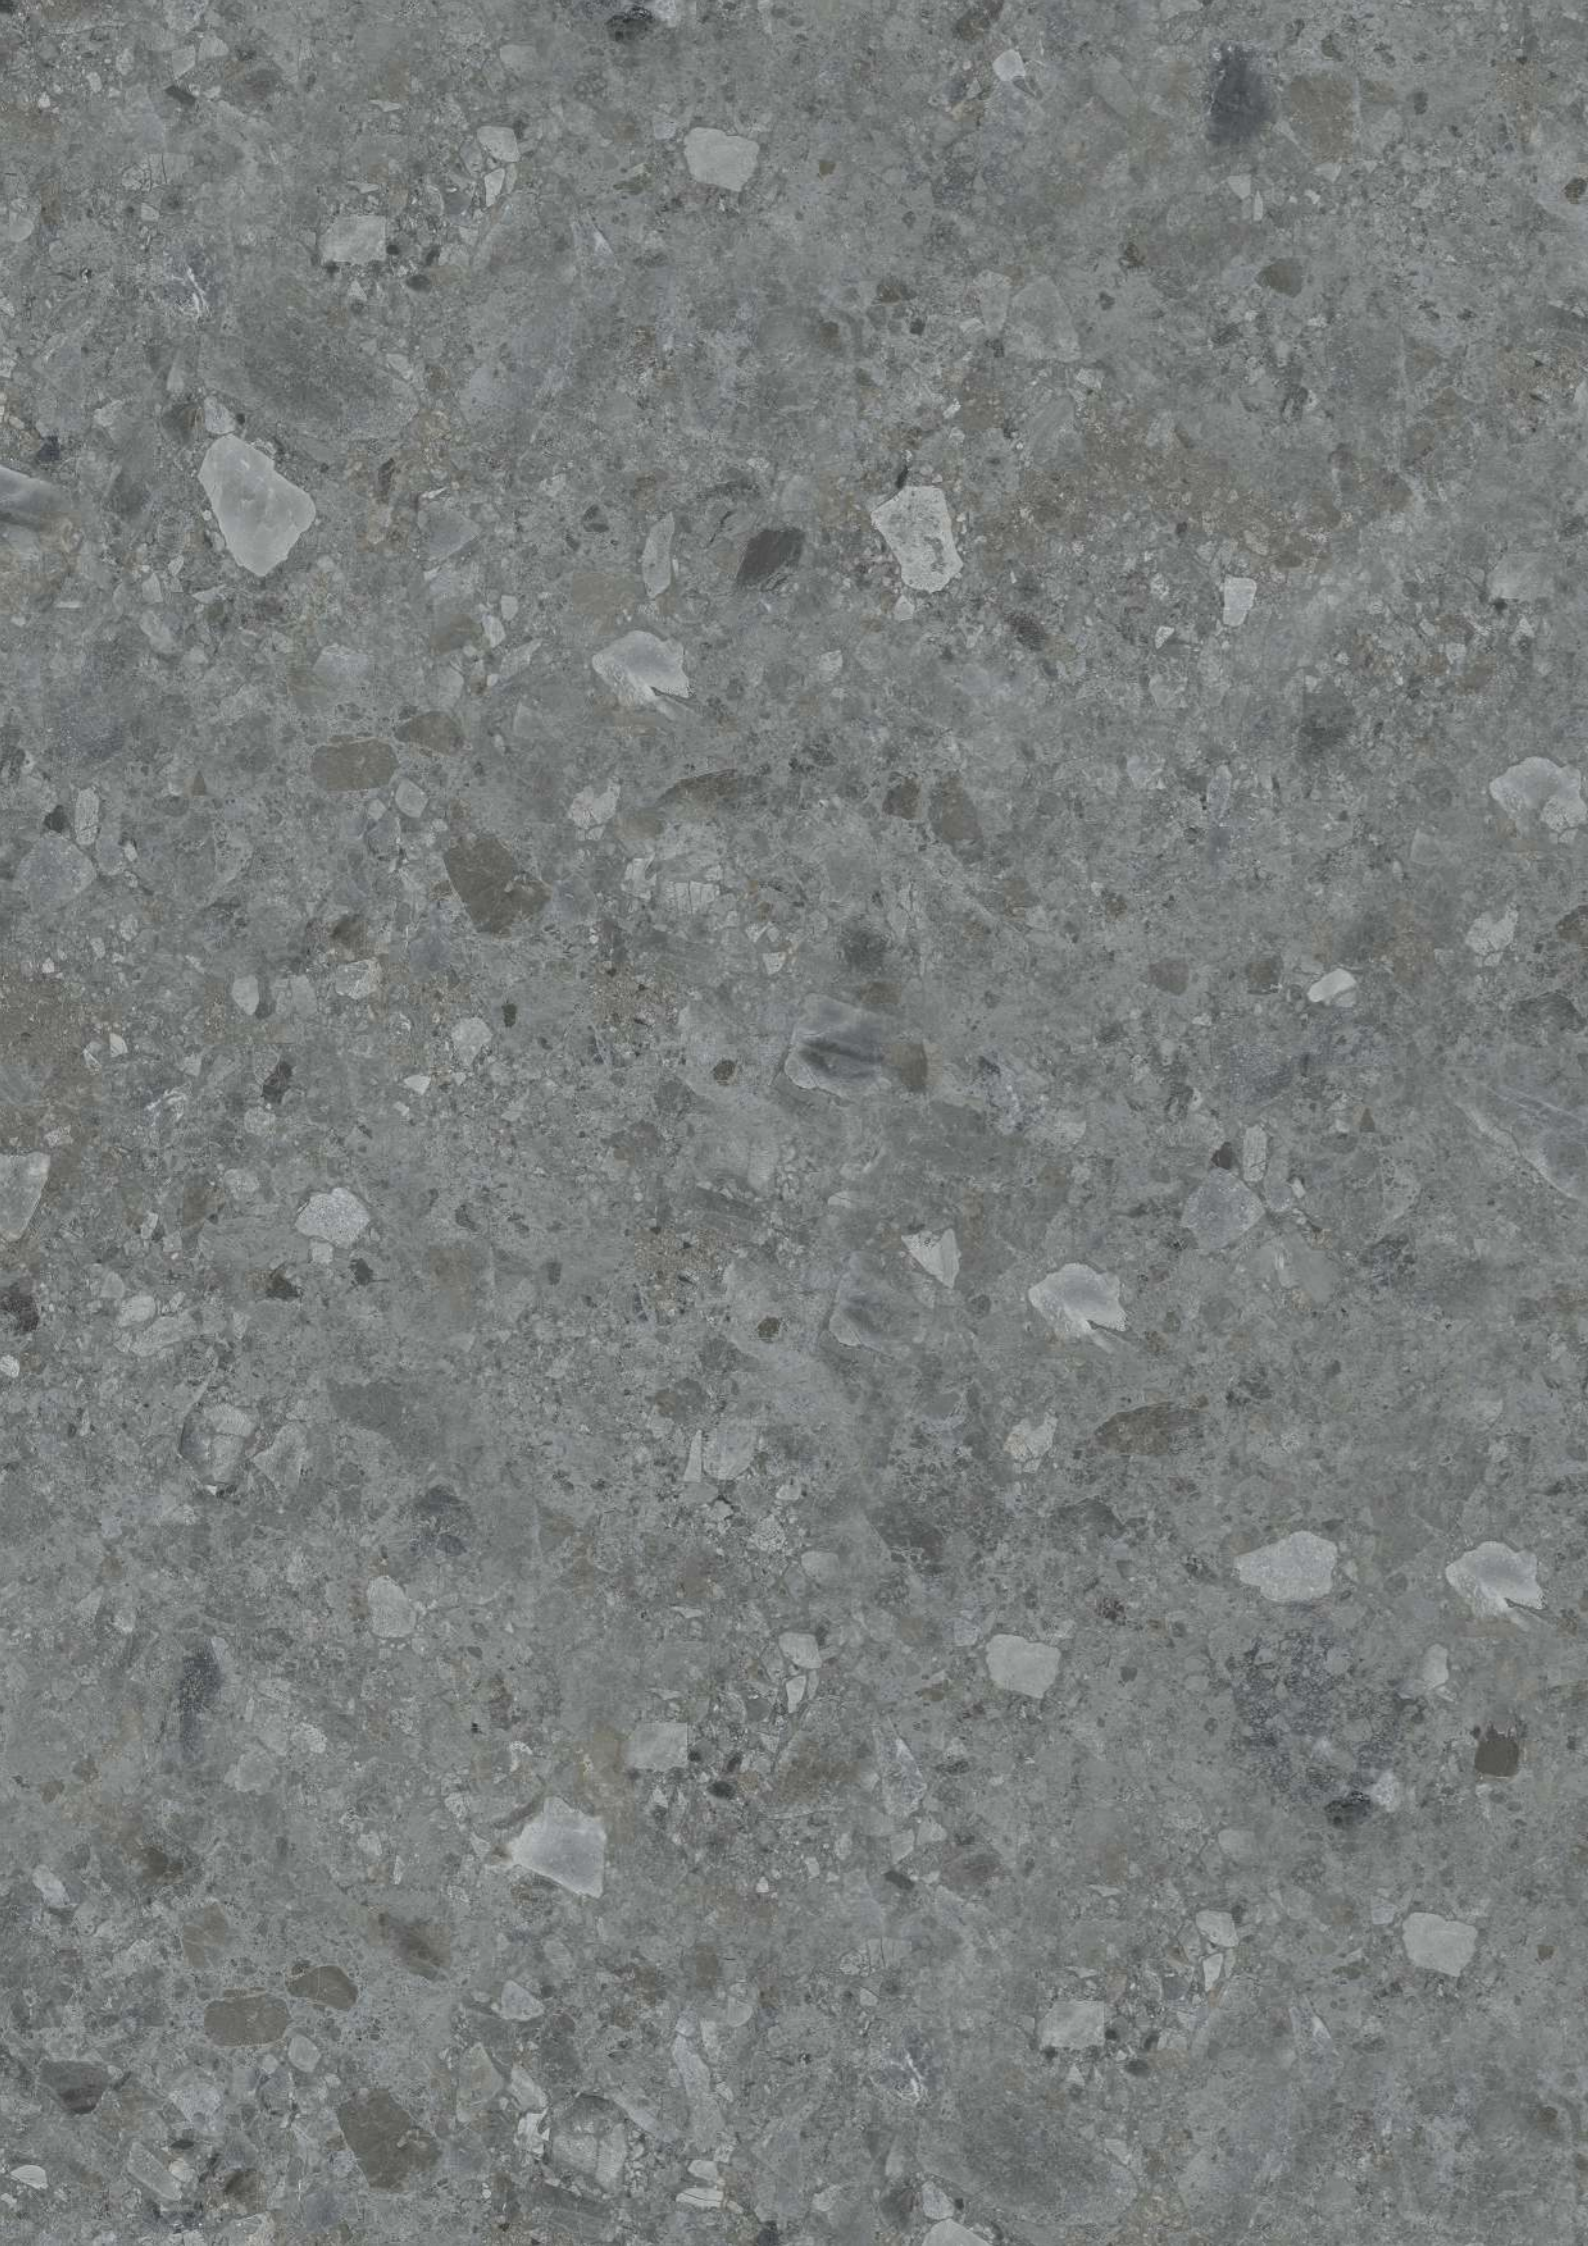

Fragmental Medium

+ **SIZE**
120x270 cm

Matte | 9mm